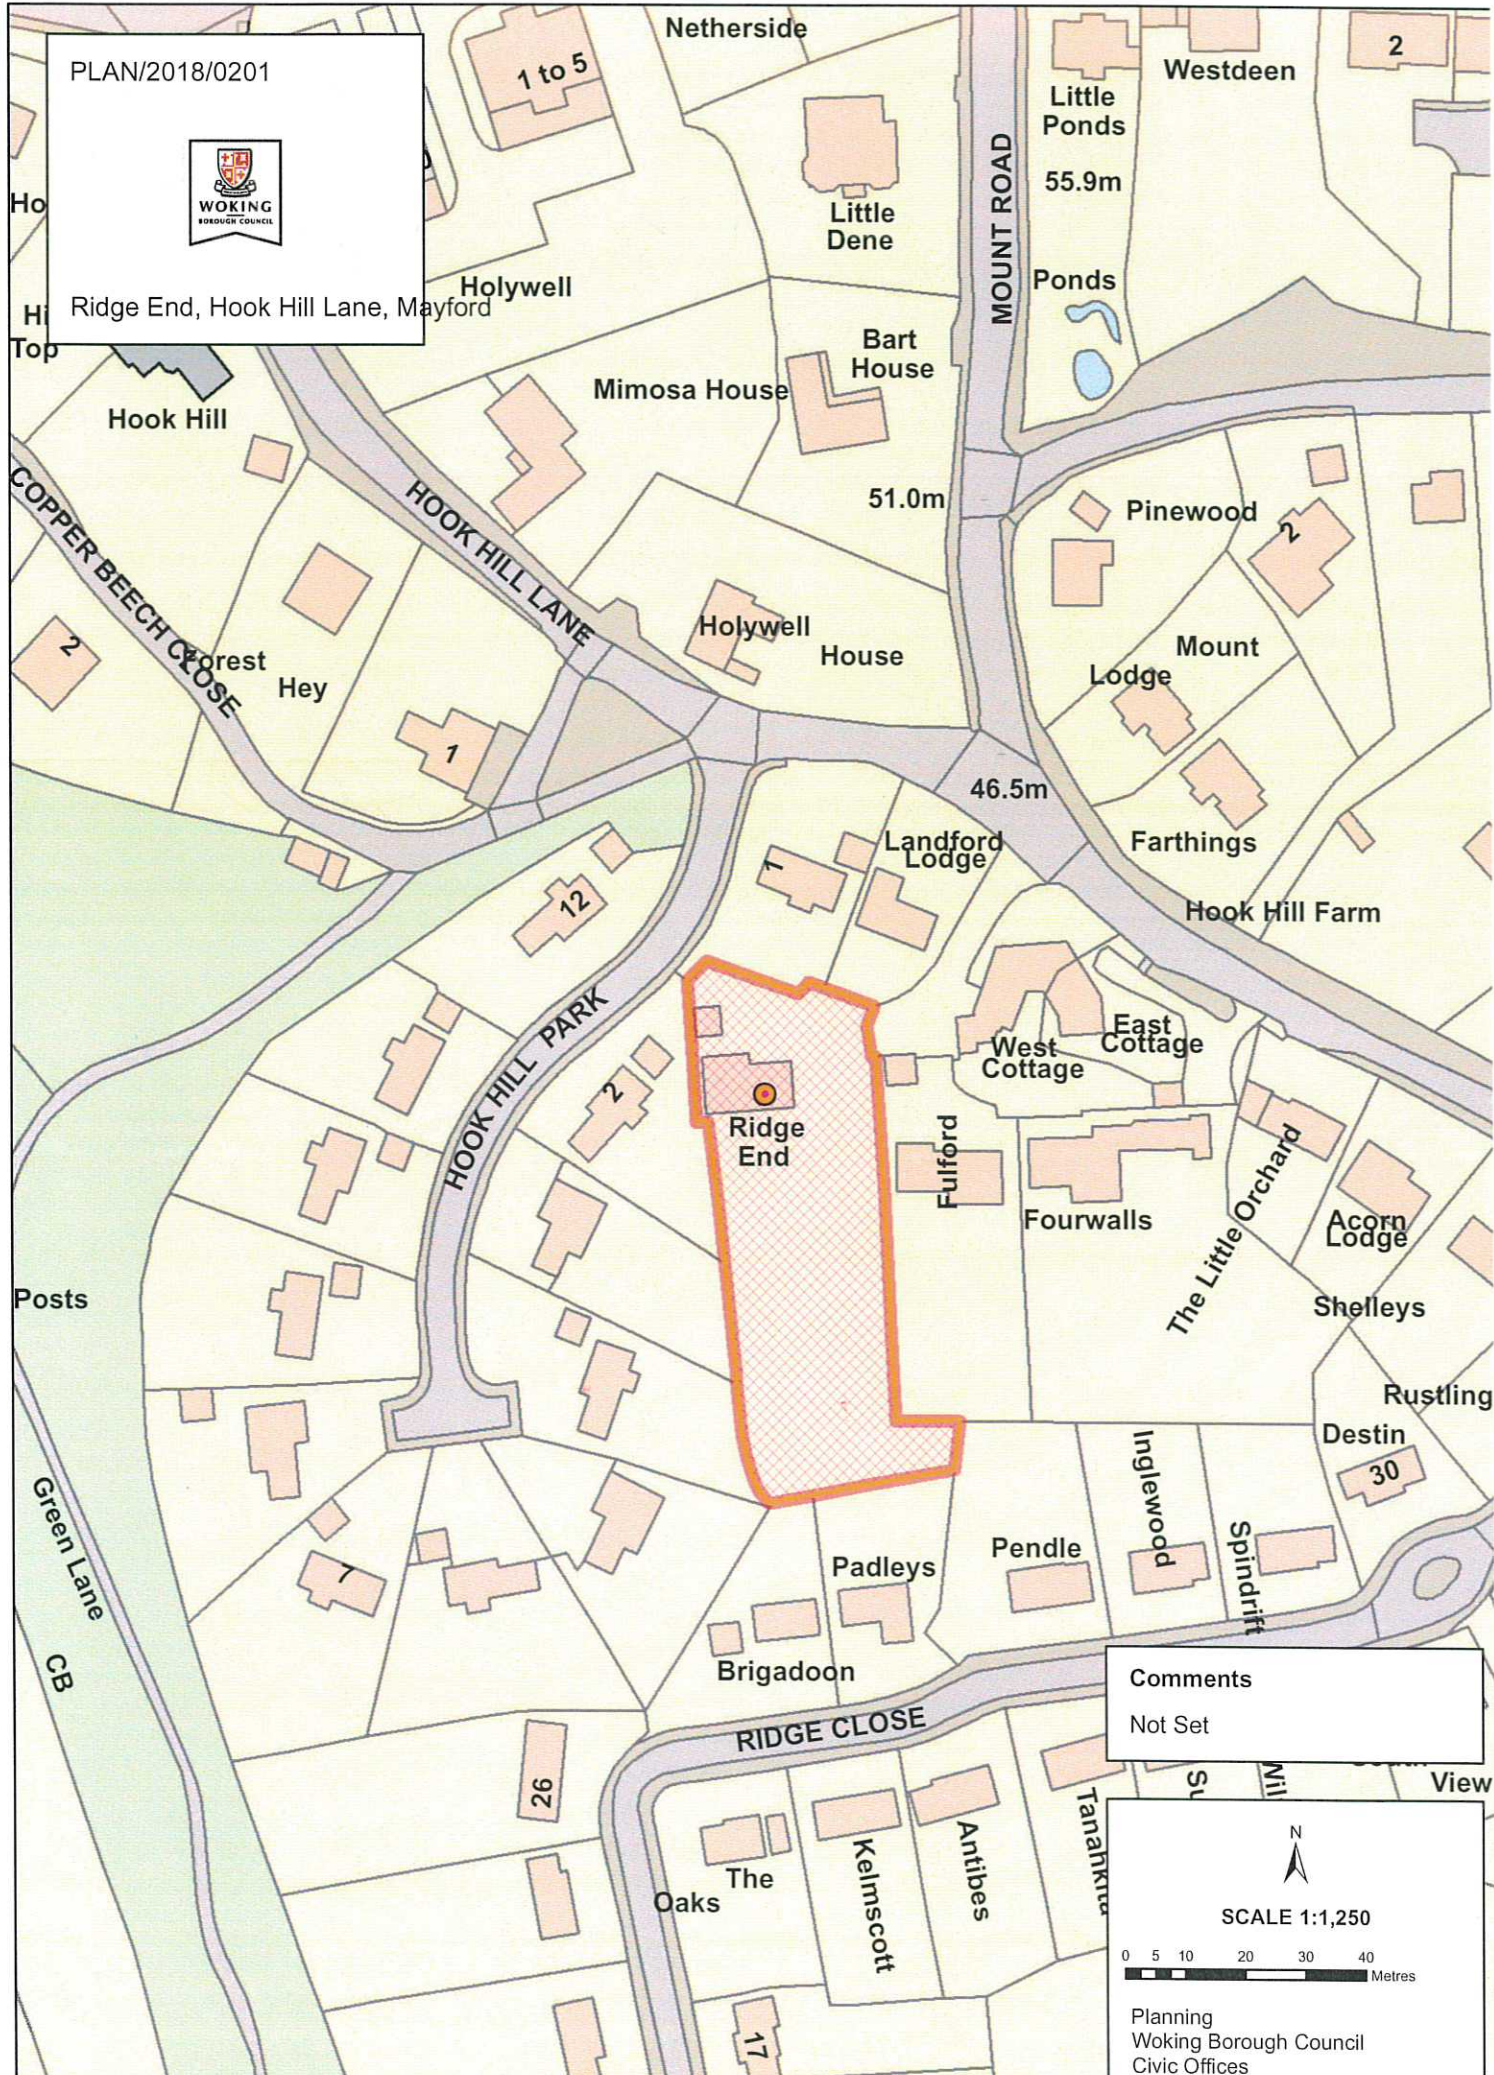

PLAN/2018/0201

Ridge End, Hook Hill Lane, Mayford

Comments
Not Set

Planning
Woking Borough Council
Civic Offices
Gloucester Square
Woking, Surrey GU21 6YL